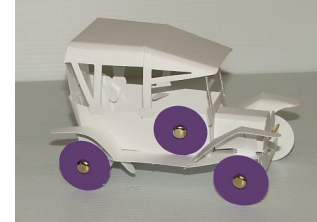

Government of South Australia

Education Programs

Phone : 8568 4000 Fax : 8568 5195

www.history.sa.gov.au

Ford Model T Trail

Search the museum to find eight Model T's with coloured wheels. Match the wheel colours to the pictures on your sheet and write the number plate of the vehicle in the space below the picture. E.g.

Find the special gold Model T and answer the question below.

You do not need to cross the ropes or touch the vehicles to find the models.

Red

Dark Green

Yellow

Dark Blue

Light Blue

Purple