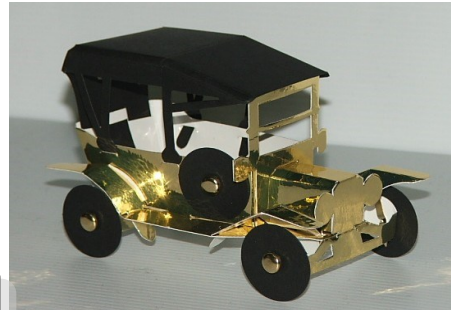

Gold

The Model T was Replaced by Which Ford Model?

Model T Ford Kits are available in the souvenir shop.