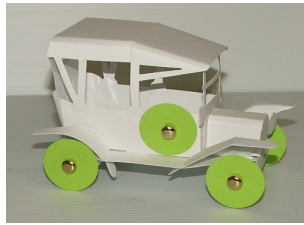

Light Green