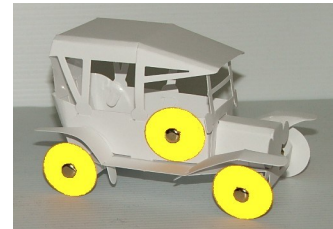

Government of South Australia

Education Programs

Phone : 8568 4000 Fax : 8568 5195

www.history.sa.gov.au

Ford Model T Trail

Search the museum to find eight Model T's with coloured wheels. Match the wheel colours to the pictures on your sheet and write the number plate of the vehicle in the space below the picture. E.g.

Find the special gold Model T and answer the question below.

You do not need to cross the ropes or touch the vehicles to find the models.

Red

Dark Green

Yellow

Dark Blue

Light Blue

Purple