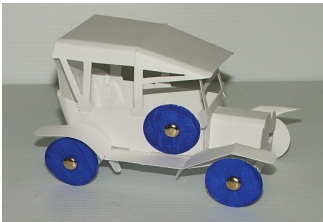

Government of South Australia

Education Programs

Phone : 8568 4000 Fax : 8568 5195

www.history.sa.gov.au

Ford Model T Trail

Search the museum to find eight Model T's with coloured wheels. Match the wheel colours to the pictures on your sheet and write the number plate of the vehicle in the space below the picture. E.g.

Find the special gold Model T and answer the question below.

You do not need to cross the ropes or touch the vehicles to find the models.

Red

Dark Green

Yellow

Dark Blue

Light Blue

Purple